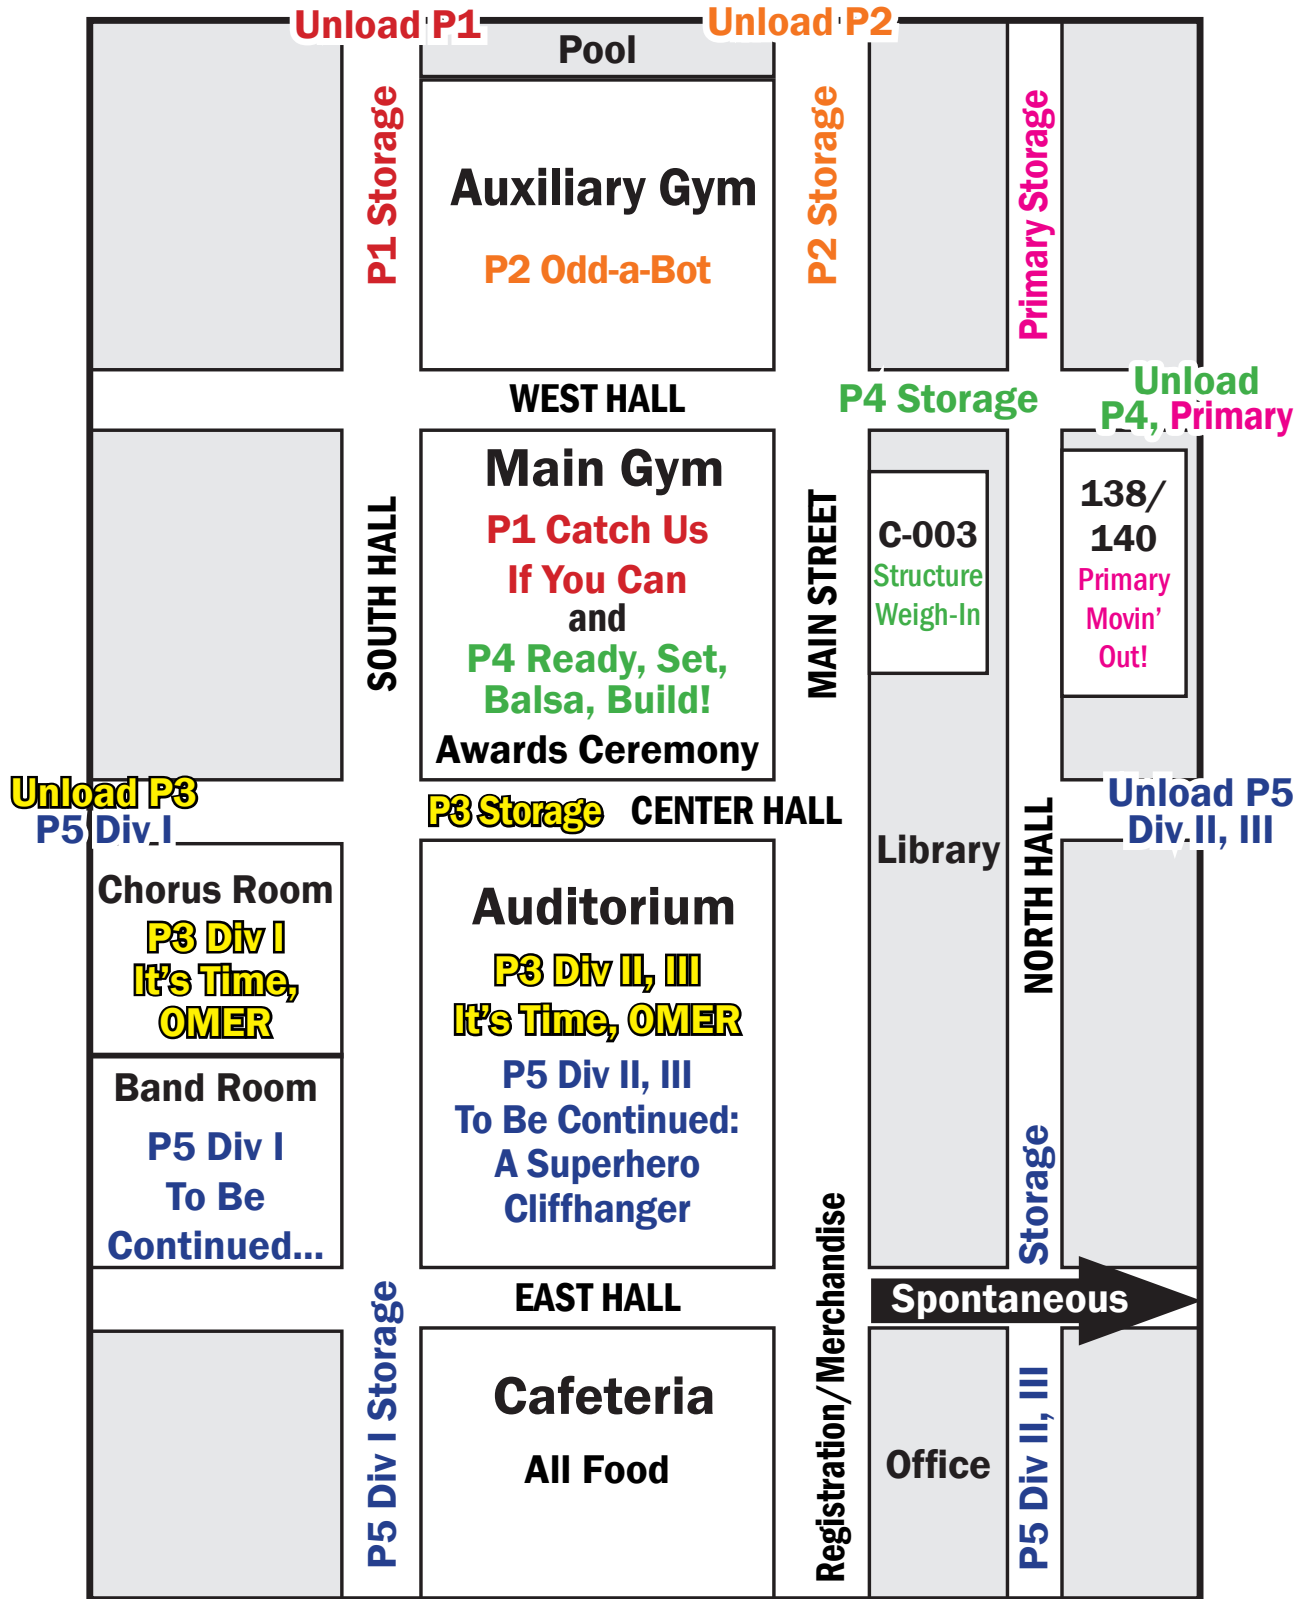

COMPETITION MAP

P1 - Catch Us If You Can - Main Gym

P2 - Odd-a-Bot - Aux Gym

P3 - It's Time, OMER - Div I: Chorus Room - Div II, III: Auditorium

P4 - Ready, Set, Balsa, Build! - Main Gym, Weigh In - Room C-003

P5 - To Be Continued: A Superhero Cliffhanger - Div I: Band Room - Div II, III: Auditorium

Primary - Movin' Out! - Room 138/140

Main Entrance
All spectators enter here